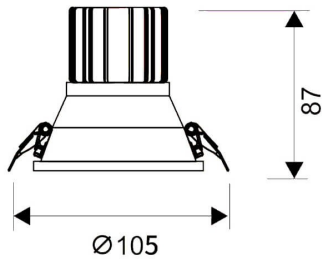

LIGHT HOLE

Lavov Downlights from the family LIGHT HOLE ,power 15 W and CRI 80 with an optic 38 degrees made in Die Cast Aluminum finished in White with a real lumen output of 1350lm and an efficiency of 90lm/W. DALI driver.

Item code	86.D516.2423.01
Product type	Indoor
Category	Downlights
Family	LIGHT HOLE

Pictograms

Scheme

Product

Real power (W)	15
Real luminous flux (Lm)	1350
Luminous efficiency (Lm/W)	90
Beam angle (°)	38
Life time (h)	50000 h L80B10
IP	20
Electrical class insulation	Clas II
Colour	White
Control gear included	Yes
Control gear	DALI
Flicker Free	Yes
Light source	LED
Type of LED	COB
Colour temperature (K)	4000
Colour consistency (SDCM)	SDCM<3
CRI	80