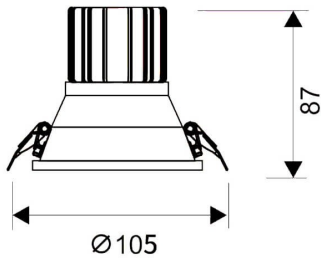

LIGHT HOLE

Lavov Downlights from the family LIGHT HOLE ,power 15 W and CRI 80 with an optic 38 degrees made in Die Cast Aluminum finished in White with a real lumen output of 1350lm and an efficiency of 90lm/W. DALI driver.

Item code	86.D516.2423.01
Product type	Indoor
Category	Downlights
Family	LIGHT HOLE

Pictograms

Scheme

Product

Real power (W)	15
Real luminous flux (Lm)	1350
Luminous efficiency (Lm/W)	90
Beam angle (°)	38
Life time (h)	50000 h L80B10
IP	20
Electrical class insulation	Clas II
Colour	White
Control gear included	Yes
Control gear	DALI
Flicker Free	Yes
Light source	LED
Type of LED	COB
Colour temperature (K)	4000
Colour consistency (SDCM)	SDCM<3
CRI	80