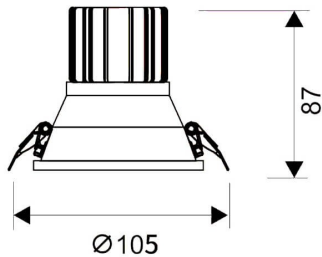

LIGHT HOLE

Lavov Downlights from the family LIGHT HOLE ,power 15 W and CRI 80 with an optic 38 degrees made in Die Cast Aluminum finished in White with a real lumen output of 1350lm and an efficiency of 90lm/W. DALI driver.

Item code	86.D516.2423.01
Product type	Indoor
Category	Downlights
Family	LIGHT HOLE
Pictograms	

Scheme

Product	
Real power (W)	15
Real luminous flux (Lm)	1350
Luminous efficiency (Lm/W)	90
Beam angle (°)	38
Life time (h)	50000 h L80B10
IP	20
Electrical class insulation	Clas II
Colour	White
Control gear included	Yes
Control gear	DALI
Flicker Free	Yes
Light source	LED
Type of LED	COB
Colour temperature (K)	4000
Colour consistency (SDCM)	SDCM<3
CRI	80