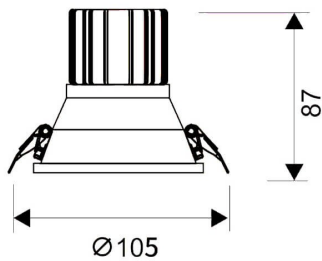

Scheme

Product

Real power (W)	15
Real luminous flux (Lm)	1350
Luminous efficiency (Lm/W)	90
Beam angle (°)	40
Life time (h)	50000 h L80B10
IP	20
Electrical class insulation	Clas II
Colour	White
Control gear included	Yes
Control gear	ON/OFF
Flicker Free	Yes
Light source	LED
Type of LED	COB
Colour temperature (K)	4000
Colour consistency (SDCM)	SDCM<3
CRI	80