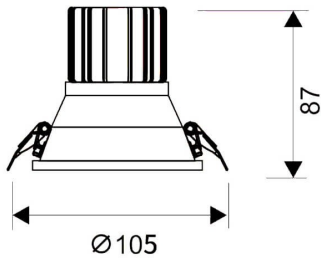

Scheme

Product

Real power (W)	15
Real luminous flux (Lm)	1350
Luminous efficiency (Lm/W)	90
Beam angle (°)	40
Life time (h)	50000 h L80B10
IP	20
Electrical class insulation	Clas II
Colour	White
Control gear included	Yes
Control gear	ON/OFF
Flicker Free	Yes
Light source	LED
Type of LED	COB
Colour temperature (K)	4000
Colour consistency (SDCM)	SDCM<3
CRI	80