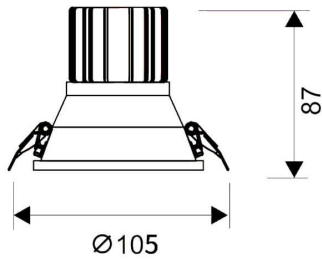

LIGHT HOLE

Lavov Downlights from the family LIGHT HOLE ,power 15 W and CRI 80 with an optic 40 degrees made in Die Cast Aluminum finished in White with a real lumen output of 1350lm and an efficiency of 90lm/W. ON/OFF driver.

Item code	86.D516.2431.01
Product type	Indoor
Category	Downlights
Family	LIGHT HOLE
Pictograms	

Scheme

Product	
Real power (W)	15
Real luminous flux (Lm)	1350
Luminous efficiency (Lm/W)	90
Beam angle (°)	40
Life time (h)	50000 h L80B10
IP	20
Electrical class insulation	Clas II
Colour	White
Control gear included	Yes
Control gear	ON/OFF
Flicker Free	Yes
Light source	LED
Type of LED	COB
Colour temperature (K)	4000
Colour consistency (SDCM)	SDCM<3
CRI	80