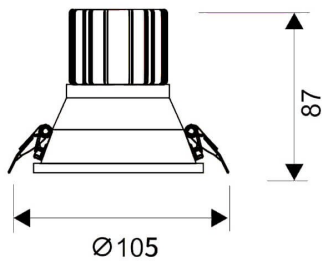

LIGHT HOLE

Lavov Downlights from the family LIGHT HOLE ,power 15 W and CRI 80 with an optic 40 degrees made in Die Cast Aluminum finished in White with a real lumen output of 1350lm and an efficiency of 90lm/W. DALI driver.

Item code	86.D516.2433.01
Product type	Indoor
Category	Downlights
Family	LIGHT HOLE

Pictograms

Scheme

Product

Real power (W)	15
Real luminous flux (Lm)	1350
Luminous efficiency (Lm/W)	90
Beam angle (°)	40
Life time (h)	50000 h L80B10
IP	20
Electrical class insulation	Clas II
Colour	White
Control gear included	Yes
Control gear	DALI
Flicker Free	Yes
Light source	LED
Type of LED	COB
Colour temperature (K)	4000
Colour consistency (SDCM)	SDCM<3
CRI	80