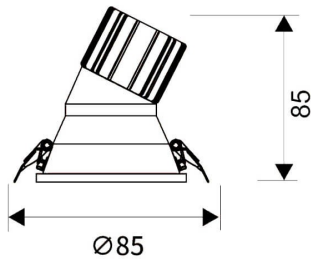

LIGHT HOLE

Lavov Downlights from the family LIGHT HOLE ,power 10 W and CRI 80 with an optic 24 degrees made in Die Cast Aluminum finished in White with a real lumen output of 900lm and an efficiency of 90lm/W. ON/OFF driver.

Item code	86.D517.1311.01
Product type	Indoor
Category	Downlights
Family	LIGHT HOLE
Pictograms	

Scheme

Product	
Real power (W)	10
Real luminous flux (Lm)	900
Luminous efficiency (Lm/W)	90
Beam angle (°)	24
Life time (h)	50000 h L80B10
IP	20
Electrical class insulation	Clas II
Colour	White
Control gear included	Yes
Control gear	ON/OFF
Flicker Free	Yes
Light source	LED
Type of LED	COB
Colour temperature (K)	3000
Colour consistency (SDCM)	SDCM<3
CRI	80