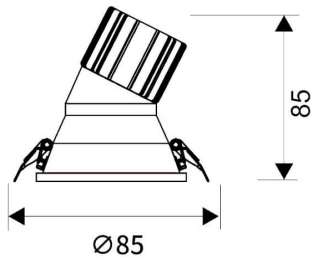

LIGHT HOLE

Lavov Downlights from the family LIGHT HOLE ,power 10 W and CRI 80 with an optic 24 degrees made in Die Cast Aluminum finished in White with a real lumen output of 900lm and an efficiency of 90lm/W. DALI driver.

Item code	86.D517.1313.01
Product type	Indoor
Category	Downlights
Family	LIGHT HOLE
Pictograms	

Scheme

Product	
Real power (W)	10
Real luminous flux (Lm)	900
Luminous efficiency (Lm/W)	90
Beam angle (°)	24
Life time (h)	50000 h L80B10
IP	20
Electrical class insulation	Clas II
Colour	White
Control gear included	Yes
Control gear	DALI
Flicker Free	Yes
Light source	LED
Type of LED	COB
Colour temperature (K)	3000
Colour consistency (SDCM)	SDCM<3
CRI	80