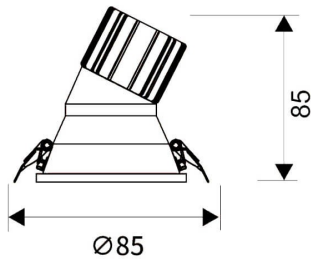

### LIGHT HOLE

Lavov Downlights from the family LIGHT HOLE ,power 10 W and CRI 80 with an optic 24 degrees made in Die Cast Aluminum finished in White with a real lumen output of 900lm and an efficiency of 90lm/W. DALI driver.

Item code	86.D517.1313.01
Product type	Indoor
Category	Downlights
Family	LIGHT HOLE
Pictograms	         

### Scheme

Product	
Real power (W)	10
Real luminous flux (Lm)	900
Luminous efficiency (Lm/W)	90
Beam angle (°)	24
Life time (h)	50000 h L80B10
IP	20
Electrical class insulation	Clas II
Colour	White
Control gear included	Yes
Control gear	DALI
Flicker Free	Yes
Light source	LED
Type of LED	COB
Colour temperature (K)	3000
Colour consistency (SDCM)	SDCM<3
CRI	80