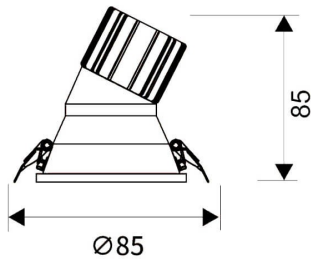

LIGHT HOLE

Lavov Downlights from the family LIGHT HOLE ,power 10 W and CRI 80 with an optic 38 degrees made in Die Cast Aluminum finished in White with a real lumen output of 900lm and an efficiency of 90lm/W. ON/OFF driver.

Item code	86.D517.1321.01
Product type	Indoor
Category	Downlights
Family	LIGHT HOLE
Pictograms	

Scheme

Product	
Real power (W)	10
Real luminous flux (Lm)	900
Luminous efficiency (Lm/W)	90
Beam angle (°)	38
Life time (h)	50000 h L80B10
IP	20
Electrical class insulation	Clas II
Colour	White
Control gear included	Yes
Control gear	ON/OFF
Flicker Free	Yes
Light source	LED
Type of LED	COB
Colour temperature (K)	3000
Colour consistency (SDCM)	SDCM<3
CRI	80