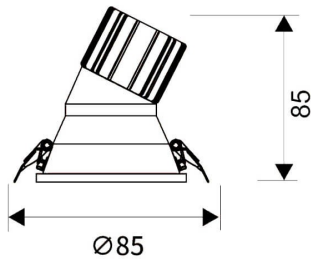

### LIGHT HOLE

Lavov Downlights from the family LIGHT HOLE ,power 10 W and CRI 80 with an optic 38 degrees made in Die Cast Aluminum finished in White with a real lumen output of 900lm and an efficiency of 90lm/W. DALI driver.

### Scheme

Product	
Real power (W)	10
Real luminous flux (Lm)	900
Luminous efficiency (Lm/W)	90
Beam angle (°)	38
Life time (h)	50000 h L80B10
IP	20
Electrical class insulation	Clas II
Colour	White
Control gear included	Yes
Control gear	DALI
Flicker Free	Yes
Light source	LED
Type of LED	COB
Colour temperature (K)	3000
Colour consistency (SDCM)	SDCM<3
CRI	80