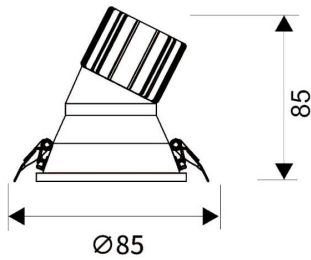

LIGHT HOLE

Lavov Downlights from the family LIGHT HOLE ,power 10 W and CRI 80 with an optic 38 degrees made in Die Cast Aluminum finished in White with a real lumen output of 900lm and an efficiency of 90lm/W. DALI driver.

Item code	86.D517.1323.01
Product type	Indoor
Category	Downlights
Family	LIGHT HOLE
Pictograms	

Scheme

Product	
Real power (W)	10
Real luminous flux (Lm)	900
Luminous efficiency (Lm/W)	90
Beam angle (°)	38
Life time (h)	50000 h L80B10
IP	20
Electrical class insulation	Clas II
Colour	White
Control gear included	Yes
Control gear	DALI
Flicker Free	Yes
Light source	LED
Type of LED	COB
Colour temperature (K)	3000
Colour consistency (SDCM)	SDCM<3
CRI	80