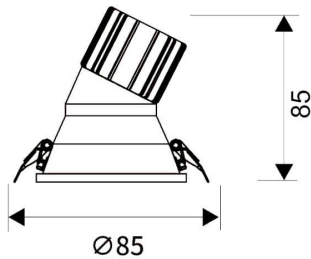

LIGHT HOLE

Lavov Downlights from the family LIGHT HOLE ,power 10 W and CRI 80 with an optic 40 degrees made in Die Cast Aluminum finished in White with a real lumen output of 900lm and an efficiency of 90lm/W. ON/OFF driver.

Item code	86.D517.1331.01
Product type	Indoor
Category	Downlights
Family	LIGHT HOLE
Pictograms	         

Scheme

Product	
Real power (W)	10
Real luminous flux (Lm)	900
Luminous efficiency (Lm/W)	90
Beam angle (°)	40
Life time (h)	50000 h L80B10
IP	20
Electrical class insulation	Clas II
Colour	White
Control gear included	Yes
Control gear	ON/OFF
Flicker Free	Yes
Light source	LED
Type of LED	COB
Colour temperature (K)	3000
Colour consistency (SDCM)	SDCM<3
CRI	80