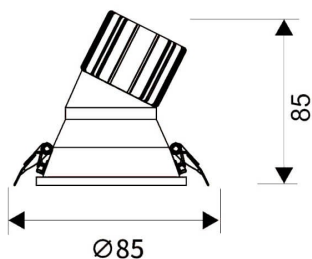

LIGHT HOLE

Lavov Downlights from the family LIGHT HOLE ,power 10 W and CRI 80 with an optic 40 degrees made in Die Cast Aluminum finished in White with a real lumen output of 900lm and an efficiency of 90lm/W. ON/OFF driver.

Item code 86.D517.1331.01

Product type Indoor

Category Downlights

Family LIGHT HOLE

Pictograms

Scheme

Product

Real power (W)	10
Real luminous flux (Lm)	900
Luminous efficiency (Lm/W)	90
Beam angle (°)	40
Life time (h)	50000 h L80B10
IP	20
Electrical class insulation	Clas II
Colour	White
Control gear included	Yes
Control gear	ON/OFF
Flicker Free	Yes
Light source	LED
Type of LED	COB
Colour temperature (K)	3000
Colour consistency (SDCM)	SDCM<3
CRI	80