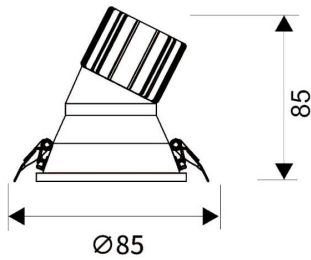

LIGHT HOLE

Lavov Downlights from the family LIGHT HOLE ,power 10 W and CRI 80 with an optic 40 degrees made in Die Cast Aluminum finished in White with a real lumen output of 900lm and an efficiency of 90lm/W. DALI driver.

Item code	86.D517.1333.01
Product type	Indoor
Category	Downlights
Family	LIGHT HOLE
Pictograms	

Scheme

Product	
Real power (W)	10
Real luminous flux (Lm)	900
Luminous efficiency (Lm/W)	90
Beam angle (°)	40
Life time (h)	50000 h L80B10
IP	20
Electrical class insulation	Clas II
Colour	White
Control gear included	Yes
Control gear	DALI
Flicker Free	Yes
Light source	LED
Type of LED	COB
Colour temperature (K)	3000
Colour consistency (SDCM)	SDCM<3
CRI	80