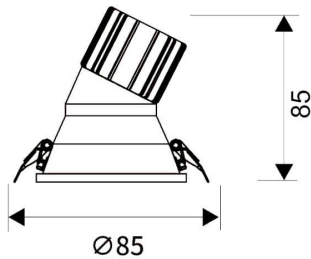

LIGHT HOLE

Lavov Downlights from the family LIGHT HOLE ,power 10 W and CRI 80 with an optic 40 degrees made in Die Cast Aluminum finished in White with a real lumen output of 900lm and an efficiency of 90lm/W. DALI driver.

Item code	86.D517.1333.01
Product type	Indoor
Category	Downlights
Family	LIGHT HOLE
Pictograms	         

Scheme

Product	
Real power (W)	10
Real luminous flux (Lm)	900
Luminous efficiency (Lm/W)	90
Beam angle (°)	40
Life time (h)	50000 h L80B10
IP	20
Electrical class insulation	Clas II
Colour	White
Control gear included	Yes
Control gear	DALI
Flicker Free	Yes
Light source	LED
Type of LED	COB
Colour temperature (K)	3000
Colour consistency (SDCM)	SDCM<3
CRI	80