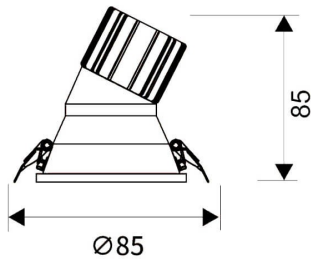

LIGHT HOLE

Lavov Downlights from the family LIGHT HOLE ,power 10 W and CRI 80 with an optic 24 degrees made in Die Cast Aluminum finished in White with a real lumen output of 900lm and an efficiency of 90lm/W. ON/OFF driver.

Item code	86.D517.1411.01
Product type	Indoor
Category	Downlights
Family	LIGHT HOLE
Pictograms	         

Scheme

Product	
Real power (W)	10
Real luminous flux (Lm)	900
Luminous efficiency (Lm/W)	90
Beam angle (°)	24
Life time (h)	50000 h L80B10
IP	20
Electrical class insulation	Clas II
Colour	White
Control gear included	Yes
Control gear	ON/OFF
Flicker Free	Yes
Light source	LED
Type of LED	COB
Colour temperature (K)	4000
Colour consistency (SDCM)	SDCM<3
CRI	80