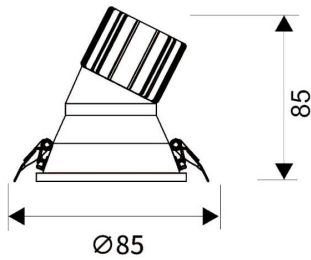

LIGHT HOLE

Lavov Downlights from the family LIGHT HOLE ,power 10 W and CRI 80 with an optic 24 degrees made in Die Cast Aluminum finished in White with a real lumen output of 900lm and an efficiency of 90lm/W. ON/OFF driver.

Item code	86.D517.1411.01
Product type	Indoor
Category	Downlights
Family	LIGHT HOLE
Pictograms	

Scheme

Product	
Real power (W)	10
Real luminous flux (Lm)	900
Luminous efficiency (Lm/W)	90
Beam angle (°)	24
Life time (h)	50000 h L80B10
IP	20
Electrical class insulation	Clas II
Colour	White
Control gear included	Yes
Control gear	ON/OFF
Flicker Free	Yes
Light source	LED
Type of LED	COB
Colour temperature (K)	4000
Colour consistency (SDCM)	SDCM<3
CRI	80