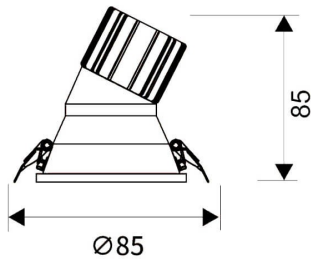

### LIGHT HOLE

Lavov Downlights from the family LIGHT HOLE ,power 10 W and CRI 80 with an optic 24 degrees made in Die Cast Aluminum finished in White with a real lumen output of 900lm and an efficiency of 90lm/W. DALI driver.

### Scheme

|                             |                |
|-----------------------------|----------------|
| Product                     |                |
| Real power (W)              | 10             |
| Real luminous flux (Lm)     | 900            |
| Luminous efficiency (Lm/W)  | 90             |
| Beam angle (°)              | 24             |
| Life time (h)               | 50000 h L80B10 |
| IP                          | 20             |
| Electrical class insulation | Clas II        |
| Colour                      | White          |
| Control gear included       | Yes            |
| Control gear                | DALI           |
| Flicker Free                | Yes            |
| Light source                | LED            |
| Type of LED                 | COB            |
| Colour temperature (K)      | 4000           |
| Colour consistency (SDCM)   | SDCM<3         |
| CRI                         | 80             |