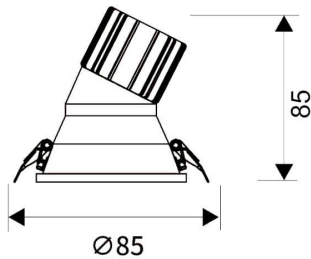

LIGHT HOLE

Lavov Downlights from the family LIGHT HOLE ,power 10 W and CRI 80 with an optic 38 degrees made in Die Cast Aluminum finished in White with a real lumen output of 900lm and an efficiency of 90lm/W. ON/OFF driver.

Item code	86.D517.1421.01
Product type	Indoor
Category	Downlights
Family	LIGHT HOLE
Pictograms	

Scheme

Product	
Real power (W)	10
Real luminous flux (Lm)	900
Luminous efficiency (Lm/W)	90
Beam angle (°)	38
Life time (h)	50000 h L80B10
IP	20
Electrical class insulation	Clas II
Colour	White
Control gear included	Yes
Control gear	ON/OFF
Flicker Free	Yes
Light source	LED
Type of LED	COB
Colour temperature (K)	4000
Colour consistency (SDCM)	SDCM<3
CRI	80