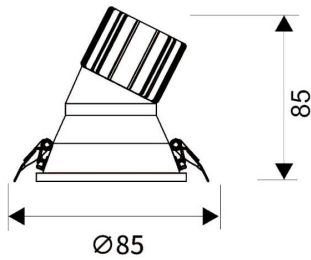

LIGHT HOLE

Lavov Downlights from the family LIGHT HOLE ,power 10 W and CRI 80 with an optic 38 degrees made in Die Cast Aluminum finished in White with a real lumen output of 900lm and an efficiency of 90lm/W. DALI driver.

Item code	86.D517.1423.01
Product type	Indoor
Category	Downlights
Family	LIGHT HOLE
Pictograms	

Scheme

Product	
Real power (W)	10
Real luminous flux (Lm)	900
Luminous efficiency (Lm/W)	90
Beam angle (°)	38
Life time (h)	50000 h L80B10
IP	20
Electrical class insulation	Clas II
Colour	White
Control gear included	Yes
Control gear	DALI
Flicker Free	Yes
Light source	LED
Type of LED	COB
Colour temperature (K)	4000
Colour consistency (SDCM)	SDCM<3
CRI	80