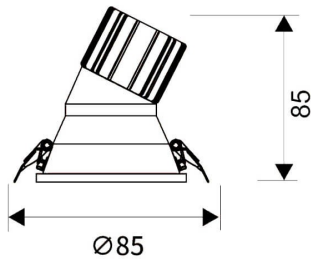

### LIGHT HOLE

Lavov Downlights from the family LIGHT HOLE ,power 10 W and CRI 80 with an optic 38 degrees made in Die Cast Aluminum finished in White with a real lumen output of 900lm and an efficiency of 90lm/W. DALI driver.

### Scheme

Product	
Real power (W)	10
Real luminous flux (Lm)	900
Luminous efficiency (Lm/W)	90
Beam angle (°)	38
Life time (h)	50000 h L80B10
IP	20
Electrical class insulation	Clas II
Colour	White
Control gear included	Yes
Control gear	DALI
Flicker Free	Yes
Light source	LED
Type of LED	COB
Colour temperature (K)	4000
Colour consistency (SDCM)	SDCM<3
CRI	80