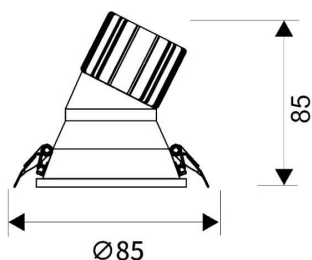

### LIGHT HOLE

Lavov Downlights from the family LIGHT HOLE ,power 10 W and CRI 80 with an optic 40 degrees made in Die Cast Aluminum finished in White with a real lumen output of 900lm and an efficiency of 90lm/W. ON/OFF driver.

### Scheme

Product	
Real power (W)	10
Real luminous flux (Lm)	900
Luminous efficiency (Lm/W)	90
Beam angle (°)	40
Life time (h)	50000 h L80B10
IP	20
Electrical class insulation	Clas II
Colour	White
Control gear included	Yes
Control gear	ON/OFF
Flicker Free	Yes
Light source	LED
Type of LED	COB
Colour temperature (K)	4000
Colour consistency (SDCM)	SDCM<3
CRI	80