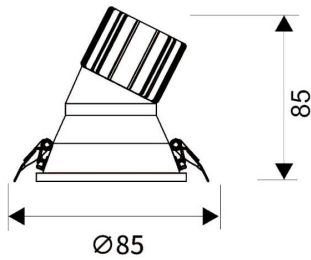

LIGHT HOLE

Lavov Downlights from the family LIGHT HOLE ,power 10 W and CRI 80 with an optic 40 degrees made in Die Cast Aluminum finished in White with a real lumen output of 900lm and an efficiency of 90lm/W. ON/OFF driver.

Item code	86.D517.1431.01
Product type	Indoor
Category	Downlights
Family	LIGHT HOLE
Pictograms	

Scheme

Product	
Real power (W)	10
Real luminous flux (Lm)	900
Luminous efficiency (Lm/W)	90
Beam angle (°)	40
Life time (h)	50000 h L80B10
IP	20
Electrical class insulation	Clas II
Colour	White
Control gear included	Yes
Control gear	ON/OFF
Flicker Free	Yes
Light source	LED
Type of LED	COB
Colour temperature (K)	4000
Colour consistency (SDCM)	SDCM<3
CRI	80