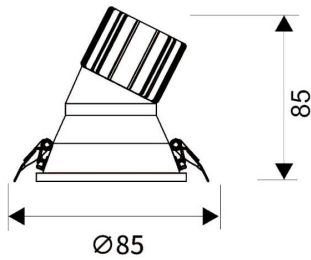

LIGHT HOLE

Lavov Downlights from the family LIGHT HOLE ,power 10 W and CRI 80 with an optic 40 degrees made in Die Cast Aluminum finished in White with a real lumen output of 900lm and an efficiency of 90lm/W. DALI driver.

Item code	86.D517.1433.01
Product type	Indoor
Category	Downlights
Family	LIGHT HOLE
Pictograms	

Scheme

Product	
Real power (W)	10
Real luminous flux (Lm)	900
Luminous efficiency (Lm/W)	90
Beam angle (°)	40
Life time (h)	50000 h L80B10
IP	20
Electrical class insulation	Clas II
Colour	White
Control gear included	Yes
Control gear	DALI
Flicker Free	Yes
Light source	LED
Type of LED	COB
Colour temperature (K)	4000
Colour consistency (SDCM)	SDCM<3
CRI	80