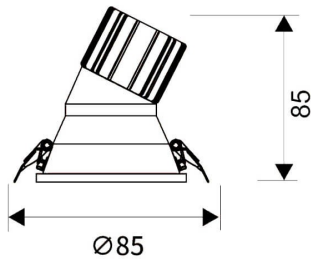

### LIGHT HOLE

Lavov Downlights from the family LIGHT HOLE ,power 10 W and CRI 80 with an optic 40 degrees made in Die Cast Aluminum finished in White with a real lumen output of 900lm and an efficiency of 90lm/W. DALI driver.

### Scheme

Product	
Real power (W)	10
Real luminous flux (Lm)	900
Luminous efficiency (Lm/W)	90
Beam angle (°)	40
Life time (h)	50000 h L80B10
IP	20
Electrical class insulation	Clas II
Colour	White
Control gear included	Yes
Control gear	DALI
Flicker Free	Yes
Light source	LED
Type of LED	COB
Colour temperature (K)	4000
Colour consistency (SDCM)	SDCM<3
CRI	80