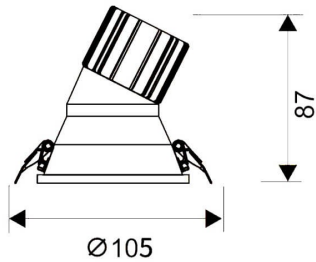

LIGHT HOLE

Lavov Downlights from the family LIGHT HOLE ,power 15 W and CRI 80 with an optic 24 degrees made in Die Cast Aluminum finished in White with a real lumen output of 1350lm and an efficiency of 90lm/W. ON/OFF driver.

Item code	86.D517.2311.01
Product type	Indoor
Category	Downlights
Family	LIGHT HOLE
Pictograms	

Scheme

Product	
Real power (W)	15
Real luminous flux (Lm)	1350
Luminous efficiency (Lm/W)	90
Beam angle (°)	24
Life time (h)	50000 h L80B10
IP	20
Electrical class insulation	Clas II
Colour	White
Control gear included	Yes
Control gear	ON/OFF
Flicker Free	Yes
Light source	LED
Type of LED	COB
Colour temperature (K)	3000
Colour consistency (SDCM)	SDCM<3
CRI	80