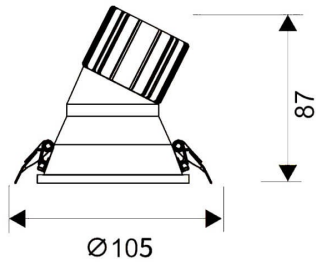

LIGHT HOLE

Lavov Downlights from the family LIGHT HOLE ,power 15 W and CRI 80 with an optic 24 degrees made in Die Cast Aluminum finished in White with a real lumen output of 1350lm and an efficiency of 90lm/W. DALI driver.

Item code	86.D517.2313.01
Product type	Indoor
Category	Downlights
Family	LIGHT HOLE
Pictograms	

Scheme

Product	
Real power (W)	15
Real luminous flux (Lm)	1350
Luminous efficiency (Lm/W)	90
Beam angle (°)	24
Life time (h)	50000 h L80B10
IP	20
Electrical class insulation	Clas II
Colour	White
Control gear included	Yes
Control gear	DALI
Flicker Free	Yes
Light source	LED
Type of LED	COB
Colour temperature (K)	3000
Colour consistency (SDCM)	SDCM<3
CRI	80