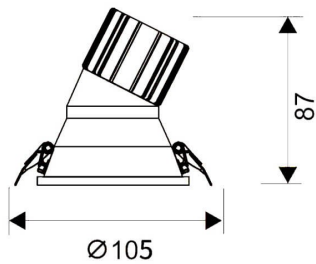

LIGHT HOLE

Lavov Downlights from the family LIGHT HOLE ,power 15 W and CRI 80 with an optic 38 degrees made in Die Cast Aluminum finished in White with a real lumen output of 1350lm and an efficiency of 90lm/W. ON/OFF driver.

Item code	86.D517.2321.01
Product type	Indoor
Category	Downlights
Family	LIGHT HOLE
Pictograms	

Scheme

Product	
Real power (W)	15
Real luminous flux (Lm)	1350
Luminous efficiency (Lm/W)	90
Beam angle (°)	38
Life time (h)	50000 h L80B10
IP	20
Electrical class insulation	Clas II
Colour	White
Control gear included	Yes
Control gear	ON/OFF
Flicker Free	Yes
Light source	LED
Type of LED	COB
Colour temperature (K)	3000
Colour consistency (SDCM)	SDCM<3
CRI	80