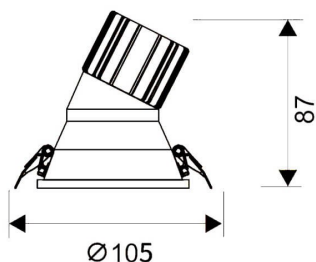

LIGHT HOLE

Lavov Downlights from the family LIGHT HOLE ,power 15 W and CRI 80 with an optic 38 degrees made in Die Cast Aluminum finished in White with a real lumen output of 1350lm and an efficiency of 90lm/W. DALI driver.

Pictograms	    
	    

Scheme

Product

Real power (W)	15
-----------------------	-----------

Real luminous flux (Lm)	1350
--------------------------------	-------------

Luminous efficiency (Lm/W)	90
-----------------------------------	-----------