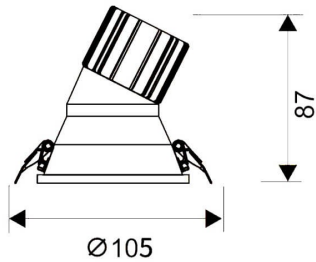

### LIGHT HOLE

Lavov Downlights from the family LIGHT HOLE ,power 15 W and CRI 80 with an optic 40 degrees made in Die Cast Aluminum finished in White with a real lumen output of 1350lm and an efficiency of 90lm/W. ON/OFF driver.

### Scheme

Product	
Real power (W)	15
Real luminous flux (Lm)	1350
Luminous efficiency (Lm/W)	90
Beam angle (°)	40
Life time (h)	50000 h L80B10
IP	20
Electrical class insulation	Clas II
Colour	White
Control gear included	Yes
Control gear	ON/OFF
Flicker Free	Yes
Light source	LED
Type of LED	COB
Colour temperature (K)	3000
Colour consistency (SDCM)	SDCM<3
CRI	80