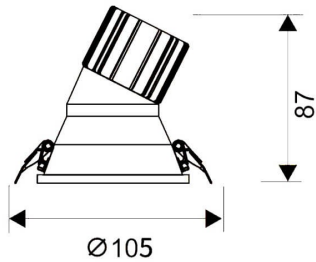

LIGHT HOLE

Lavov Downlights from the family LIGHT HOLE ,power 15 W and CRI 80 with an optic 40 degrees made in Die Cast Aluminum finished in White with a real lumen output of 1350lm and an efficiency of 90lm/W. DALI driver.

Item code	86.D517.2333.01
Product type	Indoor
Category	Downlights
Family	LIGHT HOLE
Pictograms	         

Scheme

Product	
Real power (W)	15
Real luminous flux (Lm)	1350
Luminous efficiency (Lm/W)	90
Beam angle (°)	40
Life time (h)	50000 h L80B10
IP	20
Electrical class insulation	Clas II
Colour	White
Control gear included	Yes
Control gear	DALI
Flicker Free	Yes
Light source	LED
Type of LED	COB
Colour temperature (K)	3000
Colour consistency (SDCM)	SDCM<3
CRI	80