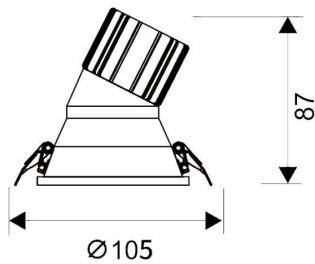

### LIGHT HOLE

Lavov Downlights from the family LIGHT HOLE ,power 15 W and CRI 80 with an optic 24 degrees made in Die Cast Aluminum finished in White with a real lumen output of 1350lm and an efficiency of 90lm/W. ON/OFF driver.

### Scheme

Product	
Real power (W)	15
Real luminous flux (Lm)	1350
Luminous efficiency (Lm/W)	90
Beam angle (°)	24
Life time (h)	50000 h L80B10
IP	20
Electrical class insulation	Clas II
Colour	White
Control gear included	Yes
Control gear	ON/OFF
Flicker Free	Yes
Light source	LED
Type of LED	COB
Colour temperature (K)	4000
Colour consistency (SDCM)	SDCM<3
CRI	80