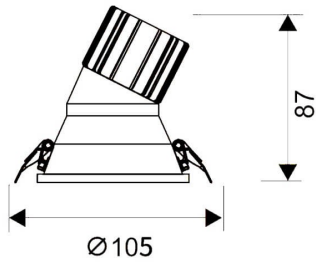

LIGHT HOLE

Lavov Downlights from the family LIGHT HOLE ,power 15 W and CRI 80 with an optic 24 degrees made in Die Cast Aluminum finished in White with a real lumen output of 1350lm and an efficiency of 90lm/W. ON/OFF driver.

Item code	86.D517.2411.01
Product type	Indoor
Category	Downlights
Family	LIGHT HOLE
Pictograms	

Scheme

Product	
Real power (W)	15
Real luminous flux (Lm)	1350
Luminous efficiency (Lm/W)	90
Beam angle (°)	24
Life time (h)	50000 h L80B10
IP	20
Electrical class insulation	Clas II
Colour	White
Control gear included	Yes
Control gear	ON/OFF
Flicker Free	Yes
Light source	LED
Type of LED	COB
Colour temperature (K)	4000
Colour consistency (SDCM)	SDCM<3
CRI	80