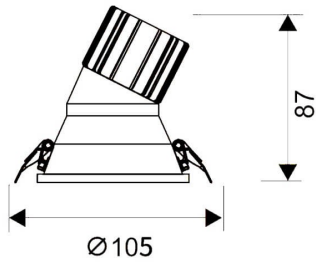

LIGHT HOLE

Lavov Downlights from the family LIGHT HOLE ,power 15 W and CRI 80 with an optic 24 degrees made in Die Cast Aluminum finished in White with a real lumen output of 1350lm and an efficiency of 90lm/W. DALI driver.

Item code	86.D517.2413.01
Product type	Indoor
Category	Downlights
Family	LIGHT HOLE
Pictograms	

Scheme

Product	
Real power (W)	15
Real luminous flux (Lm)	1350
Luminous efficiency (Lm/W)	90
Beam angle (°)	24
Life time (h)	50000 h L80B10
IP	20
Electrical class insulation	Clas II
Colour	White
Control gear included	Yes
Control gear	DALI
Flicker Free	Yes
Light source	LED
Type of LED	COB
Colour temperature (K)	4000
Colour consistency (SDCM)	SDCM<3
CRI	80