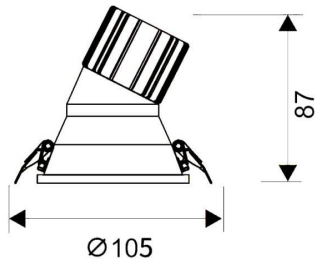

### LIGHT HOLE

Lavov Downlights from the family LIGHT HOLE ,power 15 W and CRI 80 with an optic 24 degrees made in Die Cast Aluminum finished in White with a real lumen output of 1350lm and an efficiency of 90lm/W. DALI driver.

### Scheme

Product	
Real power (W)	15
Real luminous flux (Lm)	1350
Luminous efficiency (Lm/W)	90
Beam angle (°)	24
Life time (h)	50000 h L80B10
IP	20
Electrical class insulation	Clas II
Colour	White
Control gear included	Yes
Control gear	DALI
Flicker Free	Yes
Light source	LED
Type of LED	COB
Colour temperature (K)	4000
Colour consistency (SDCM)	SDCM<3
CRI	80