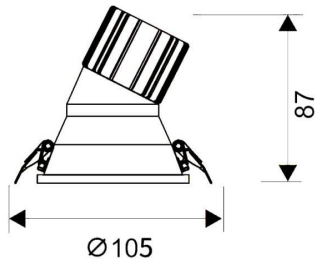

LIGHT HOLE

Lavov Downlights from the family LIGHT HOLE ,power 15 W and CRI 80 with an optic 38 degrees made in Die Cast Aluminum finished in White with a real lumen output of 1350lm and an efficiency of 90lm/W. ON/OFF driver.

Item code	86.D517.2421.01
Product type	Indoor
Category	Downlights
Family	LIGHT HOLE
Pictograms	

Scheme

Product	
Real power (W)	15
Real luminous flux (Lm)	1350
Luminous efficiency (Lm/W)	90
Beam angle (°)	38
Life time (h)	50000 h L80B10
IP	20
Electrical class insulation	Clas II
Colour	White
Control gear included	Yes
Control gear	ON/OFF
Flicker Free	Yes
Light source	LED
Type of LED	COB
Colour temperature (K)	4000
Colour consistency (SDCM)	SDCM<3
CRI	80