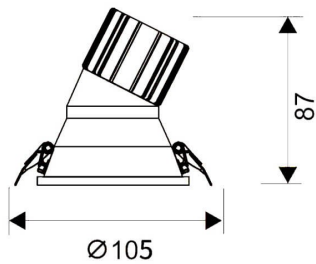

### LIGHT HOLE

Lavov Downlights from the family LIGHT HOLE ,power 15 W and CRI 80 with an optic 38 degrees made in Die Cast Aluminum finished in White with a real lumen output of 1350lm and an efficiency of 90lm/W. DALI driver.

### Scheme

Product	
Real power (W)	15
Real luminous flux (Lm)	1350
Luminous efficiency (Lm/W)	90
Beam angle (°)	38
Life time (h)	50000 h L80B10
IP	20
Electrical class insulation	Clas II
Colour	White
Control gear included	Yes
Control gear	DALI
Flicker Free	Yes
Light source	LED
Type of LED	COB
Colour temperature (K)	4000
Colour consistency (SDCM)	SDCM<3
CRI	80