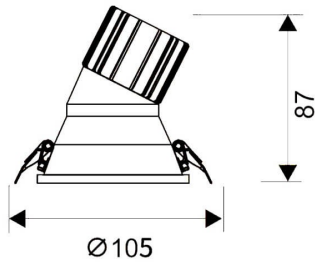

LIGHT HOLE

Lavov Downlights from the family LIGHT HOLE ,power 15 W and CRI 80 with an optic 40 degrees made in Die Cast Aluminum finished in White with a real lumen output of 1350lm and an efficiency of 90lm/W. ON/OFF driver.

Item code	86.D517.2431.01
Product type	Indoor
Category	Downlights
Family	LIGHT HOLE
Pictograms	

Scheme

Product	
Real power (W)	15
Real luminous flux (Lm)	1350
Luminous efficiency (Lm/W)	90
Beam angle (°)	40
Life time (h)	50000 h L80B10
IP	20
Electrical class insulation	Clas II
Colour	White
Control gear included	Yes
Control gear	ON/OFF
Flicker Free	Yes
Light source	LED
Type of LED	COB
Colour temperature (K)	4000
Colour consistency (SDCM)	SDCM<3
CRI	80