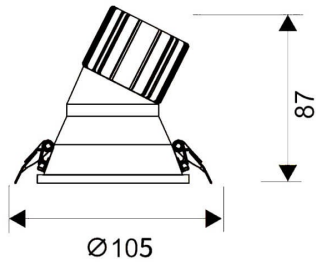

LIGHT HOLE

Lavov Downlights from the family LIGHT HOLE ,power 15 W and CRI 80 with an optic 40 degrees made in Die Cast Aluminum finished in White with a real lumen output of 1350lm and an efficiency of 90lm/W. DALI driver.

Item code	86.D517.2433.01
Product type	Indoor
Category	Downlights
Family	LIGHT HOLE
Pictograms	         

Scheme

Product	
Real power (W)	15
Real luminous flux (Lm)	1350
Luminous efficiency (Lm/W)	90
Beam angle (°)	40
Life time (h)	50000 h L80B10
IP	20
Electrical class insulation	Clas II
Colour	White
Control gear included	Yes
Control gear	DALI
Flicker Free	Yes
Light source	LED
Type of LED	COB
Colour temperature (K)	4000
Colour consistency (SDCM)	SDCM<3
CRI	80