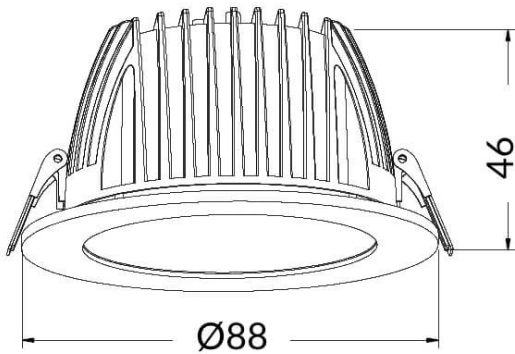

### PERFORM-R Smart

Lavov Downlights from the family PERFORM-R ,power 7 W and CRI 80 with an optic 80 degrees made in Die Cast Aluminum finished in White with a real lumen output of 700lm and an efficiency of 100lm/W. DALI driver. WIRELESS DIMABLE .

Item code	86.DS22.130T.01
Product type	Indoor
Category	Downlights
Family	PERFORM-R
Subfamily	PERFORM-R Smart
Pictograms	

### Scheme

Product	
Real power (W)	7
Real luminous flux (Lm)	700
Luminous efficiency (Lm/W)	100
Beam angle (&ordm;)	80
Life time (h)	50000 h L80B10
IP	20
Electrical class insulation	Clas II
Colour	White
Control gear included	yes
Light source	LED
Type of LED	COB
Colour temperature (K)	3000
Colour consistency (SDCM)	SDCM<5
CRI	80