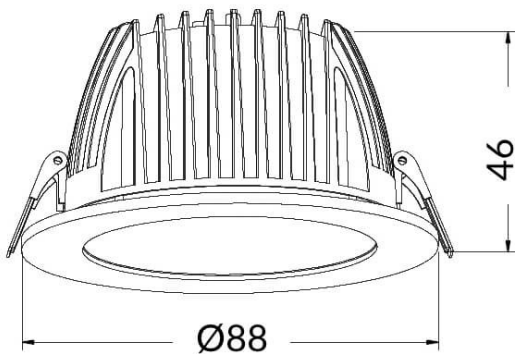

PERFORM-R Smart

Lavov Downlights from the family PERFORM-R ,power 7 W and CRI 80 with an optic 80 degrees made in Die Cast Aluminum finished in White with a real lumen output of 700lm and an efficiency of 100lm/W. DALI driver. WIRELESS DIMABLE .

Item code	86.DS22.130T.01
Product type	Indoor
Category	Downlights
Family	PERFORM-R
Subfamily	PERFORM-R Smart
Pictograms	

Scheme

Product	
Real power (W)	7
Real luminous flux (Lm)	700
Luminous efficiency (Lm/W)	100
Beam angle (°)	80
Life time (h)	50000 h L80B10
IP	20
Electrical class insulation	Clas II
Colour	White
Control gear included	yes
Light source	LED
Type of LED	COB
Colour temperature (K)	3000
Colour consistency (SDCM)	SDCM5
CRI	80