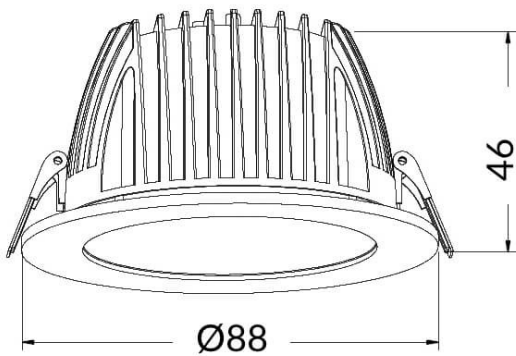

PERFORM-R Smart

Lavov Downlights from the family PERFORM-R ,power 7 W and CRI 80 with an optic 80 degrees made in Die Cast Aluminum finished in White with a real lumen output of 700lm and an efficiency of 100lm/W. DALI driver. WIRELESS DIMABLE .

Item code	86.DS22.130T.01
Product type	Indoor
Category	Downlights
Family	PERFORM
Subfamily	PERFORM-R Smart
Pictograms	

Scheme

Product	
Real power (W)	7
Real luminous flux (Lm)	700
Luminous efficiency (Lm/W)	100
Beam angle (°)	80
Life time (h)	50000 h L80B10
IP	20
Electrical class insulation	Clas II
Colour	White
Control gear included	yes
Light source	LED
Type of LED	COB
Colour temperature (K)	3000
Colour consistency (SDCM)	SDCM5
CRI	80