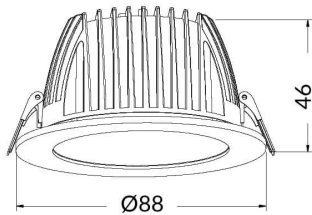

PERFORM-R Smart

Lavov Downlights from the family PERFORM-R ,power 7 W and CRI 80 with an optic 80 degrees made in Die Cast Aluminum finished in White with a real lumen output of 700lm and an efficiency of 100lm/W. DALI driver. WIRELESS DIMABLE .

Item code	86.DS22.130T.01
Product type	Indoor
Category	Downlights
Family	PERFORM
Subfamily	PERFORM-R Smart
Pictograms	

Scheme

Product	
Real power (W)	7
Real luminous flux (Lm)	700
Luminous efficiency (Lm/W)	100
Beam angle (°)	80
Life time (h)	50000 h L80B10
IP	20
Electrical class insulation	Clas II
Colour	White
Control gear included	yes
Light source	LED
Type of LED	COB
Colour temperature (K)	3000
Colour consistency (SDCM)	SDCM<5
CRI	80