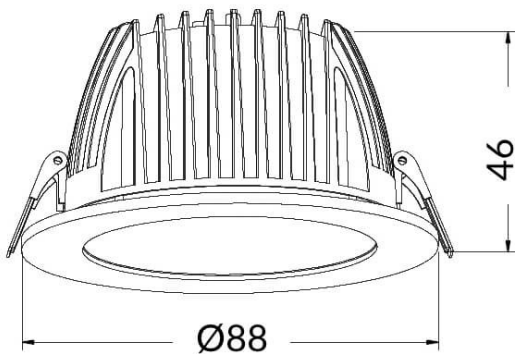

PERFORM-R Smart

Lavov Downlights from the family PERFORM-R ,power 7 W and CRI 80 with an optic 80 degrees made in Die Cast Aluminum finished in White with a real lumen output of 700lm and an efficiency of 100lm/W. DALI driver. WIRELESS DIMABLE .

Item code	86.DS22.140T.01
Product type	Indoor
Category	Downlights
Family	PERFORM
Subfamily	PERFORM-R Smart
Pictograms	

Scheme

Product	
Real power (W)	7
Real luminous flux (Lm)	700
Luminous efficiency (Lm/W)	100
Beam angle (°)	80
Life time (h)	50000 h L80B10
IP	20
Electrical class insulation	Clas II
Colour	White
Control gear included	yes
Light source	LED
Type of LED	COB
Colour temperature (K)	4000
Colour consistency (SDCM)	SDCM5
CRI	80