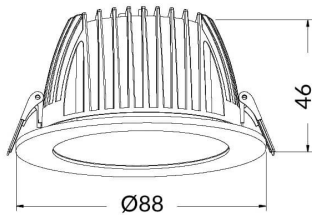

PERFORM-R Smart

Lavov Downlights from the family PERFORM-R ,power 7 W and CRI 80 with an optic 80 degrees made in Die Cast Aluminum finished in White with a real lumen output of 700lm and an efficiency of 100lm/W. DALI driver. WIRELESS DIMABLE .

Item code	86.DS22.140T.01
Product type	Indoor
Category	Downlights
Family	PERFORM
Subfamily	PERFORM-R Smart
Pictograms	

Scheme

Product	
Real power (W)	7
Real luminous flux (Lm)	700
Luminous efficiency (Lm/W)	100
Beam angle (°)	80
Life time (h)	50000 h L80B10
IP	20
Electrical class insulation	Clas II
Colour	White
Control gear included	yes
Colour temperature (K)	4000
Colour consistency (SDCM)	SDCM<5
CRI	80