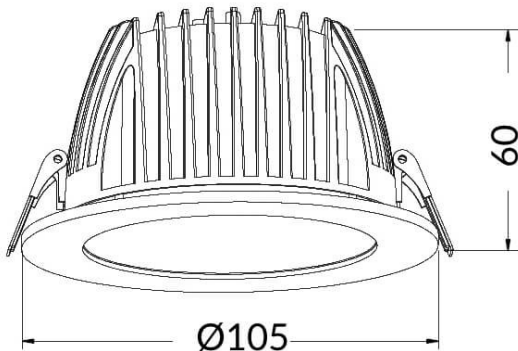

PERFORM-R Smart

Lavov Downlights from the family PERFORM-R ,power 10 W and CRI 80 with an optic 80 degrees made in Die Cast Aluminum finished in White with a real lumen output of 1000lm and an efficiency of 100lm/W. DALI driver. WIRELESS DIMABLE .

Item code	86.DS22.230T.01
Product type	Indoor
Category	Downlights
Family	PERFORM-R
Subfamily	PERFORM-R Smart
Pictograms	

Dimensions

Product dimensions (mm) 115*48

Scheme

Product	
Real power (W)	10
Real luminous flux (Lm)	1000
Luminous efficiency (Lm/W)	100
Beam angle (°)	80
Life time (h)	50000 h L80B10
IP	20
Electrical class insulation	Clas II
Colour	White
Control gear included	Yes
Control gear	DALI
Flicker Free	Yes
Light source	LED
Type of LED	COB
Colour temperature (K)	3000
Colour consistency (SDCM)	SDCM5
CRI	80