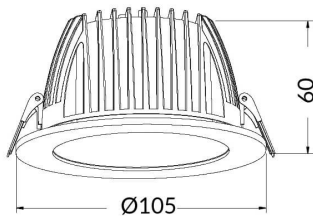

### PERFORM-R Smart

Lavov Downlights from the family PERFORM-R ,power 10 W and CRI 80 with an optic 80 degrees made in Die Cast Aluminum finished in White with a real lumen output of 1000lm and an efficiency of 100lm/W. DALI driver. WIRELESS DIMABLE .

### Dimensions

Product dimensions (mm) 115\*48

### Scheme

Product	
Real power (W)	10
Real luminous flux (Lm)	1000
Luminous efficiency (Lm/W)	100
Beam angle (°)	80
Life time (h)	50000 h L80B10
IP	20
Electrical class insulation	Clas II
Colour	White
Control gear included	Yes
Control gear	DALI
Flicker Free	Yes
Light source	LED
Type of LED	COB
Colour temperature (K)	3000
Colour consistency (SDCM)	SDCM<5
CRI	80