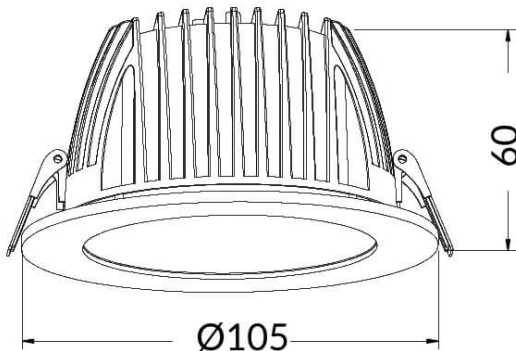

### PERFORM-R Smart

Lavov Downlights from the family PERFORM-R ,power 10 W and CRI 80 with an optic 80 degrees made in Die Cast Aluminum finished in White with a real lumen output of 1000lm and an efficiency of 100lm/W. DALI driver. WIRELESS DIMABLE .

Item code	86.DS22.240T.01
Product type	Indoor
Category	Downlights
Family	PERFORM-R
Subfamily	PERFORM-R Smart
Pictograms	

#### Dimensions

Product dimensions (mm) 115\*48

#### Scheme

Product	
Real power (W)	10
Real luminous flux (Lm)	1000
Luminous efficiency (Lm/W)	100
Beam angle (°)	80
Life time (h)	50000 h L80B10
IP	20
Electrical class insulation	Clas II
Colour	White
Control gear included	Yes
Control gear	DALI
Flicker Free	Yes
Light source	LED
Type of LED	COB
Colour temperature (K)	4000
Colour consistency (SDCM)	SDCM5
CRI	80