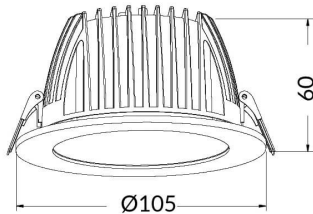

PERFORM-R Smart

Lavov Downlights from the family PERFORM-R ,power 10 W and CRI 80 with an optic 80 degrees made in Die Cast Aluminum finished in White with a real lumen output of 1000lm and an efficiency of 100lm/W. DALI driver. WIRELESS DIMABLE .

Item code	86.DS22.240T.01
Product type	Indoor
Category	Downlights
Family	PERFORM
Subfamily	PERFORM-R Smart
Pictograms	

Dimensions

Product dimensions (mm) 115*48

Scheme

Product	
Real power (W)	10
Real luminous flux (Lm)	1000
Luminous efficiency (Lm/W)	100
Beam angle (°)	80
Life time (h)	50000 h L80B10
IP	20
Electrical class insulation	Clas II
Colour	White
Control gear included	Yes
Control gear	DALI
Flicker Free	Yes
Light source	LED
Type of LED	COB
Colour temperature (K)	4000
Colour consistency (SDCM)	SDCM<5
CRI	80