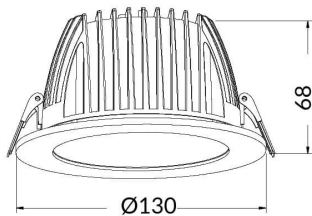

PERFORM-R Smart

Lavov Downlights from the family PERFORM-R ,power 15 W and CRI 80 with an optic 80 degrees made in Die Cast Aluminum finished in White with a real lumen output of 1500lm and an efficiency of 100lm/W. DALI driver. WIRELESS DIMABLE .

Item code	86.DS22.330T.01
Product type	Indoor
Category	Downlights
Family	PERFORM
Subfamily	PERFORM-R Smart
Pictograms	

Dimensions

Product dimensions (mm) 145*60

Scheme

Product	
Real power (W)	15
Real luminous flux (Lm)	1500
Luminous efficiency (Lm/W)	100
Beam angle (°)	80
Life time (h)	50000 h L80B10
IP	20
Electrical class insulation	Clas II
Colour	White
Control gear included	Yes
Control gear	PHILIPS ON-OFF
Flicker Free	Yes
Light source	LED
Type of LED	COB
Colour temperature (K)	3000
Colour consistency (SDCM)	SDCM<5
CRI	80