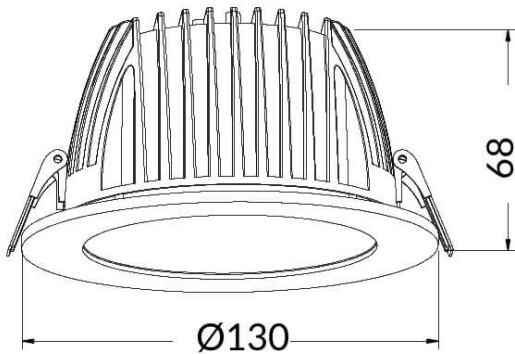

### PERFORM-R Smart

Lavov Downlights from the family PERFORM-R ,power 15 W and CRI 80 with an optic 80 degrees made in Die Cast Aluminum finished in White with a real lumen output of 1500lm and an efficiency of 100lm/W. DALI driver. WIRELESS DIMABLE .

Item code	86.DS22.330T.01
Product type	Indoor
Category	Downlights
Family	PERFORM
Subfamily	PERFORM-R Smart
Pictograms	

### Dimensions

Product dimensions (mm) 145\*60

### Scheme

Product	
Real power (W)	15
Real luminous flux (Lm)	1500
Luminous efficiency (Lm/W)	100
Beam angle (°)	80
Life time (h)	50000 h L80B10
IP	20
Electrical class insulation	Clas II
Colour	White
Control gear included	Yes
Control gear	PHILIPS ON-OFF
Flicker Free	Yes
Light source	LED
Type of LED	COB
Colour temperature (K)	3000
Colour consistency (SDCM)	SDCM5
CRI	80