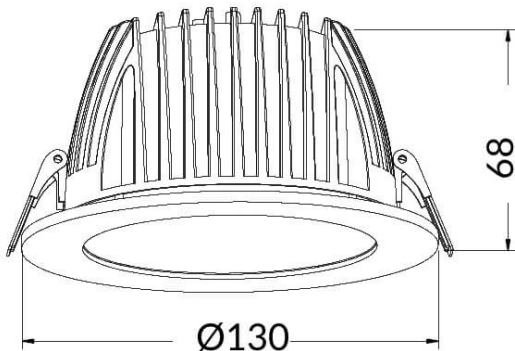

### PERFORM-R Smart

Lavov Downlights from the family PERFORM-R ,power 15 W and CRI 80 with an optic 80 degrees made in Die Cast Aluminum finished in White with a real lumen output of 1500lm and an efficiency of 100lm/W. DALI driver. WIRELESS DIMABLE .

Item code	86.DS22.340T.01
Product type	Indoor
Category	Downlights
Family	PERFORM-R
Subfamily	PERFORM-R Smart
Pictograms	

#### Dimensions

Product dimensions (mm) 145\*60

#### Scheme

Product	
Real power (W)	15
Real luminous flux (Lm)	1500
Luminous efficiency (Lm/W)	100
Beam angle (°)	80
Life time (h)	50000 h L80B10
IP	20
Electrical class insulation	Clas II
Colour	White
Control gear included	Yes
Control gear	DALI
Flicker Free	Yes
Light source	LED
Type of LED	COB
Colour temperature (K)	4000
Colour consistency (SDCM)	SDCM5
CRI	80