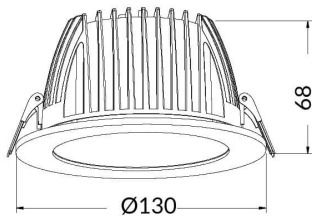

PERFORM-R Smart

Lavov Downlights from the family PERFORM-R ,power 15 W and CRI 80 with an optic 80 degrees made in Die Cast Aluminum finished in White with a real lumen output of 1500lm and an efficiency of 100lm/W. DALI driver. WIRELESS DIMABLE .

Item code	86.DS22.340T.01
Product type	Indoor
Category	Downlights
Family	PERFORM
Subfamily	PERFORM-R Smart
Pictograms	

Dimensions

Product dimensions (mm) 145*60

Scheme

Product	
Real power (W)	15
Real luminous flux (Lm)	1500
Luminous efficiency (Lm/W)	100
Beam angle (°)	80
Life time (h)	50000 h L80B10
IP	20
Electrical class insulation	Clas II
Colour	White
Control gear included	Yes
Control gear	DALI
Flicker Free	Yes
Light source	LED
Type of LED	COB
Colour temperature (K)	4000
Colour consistency (SDCM)	SDCM<5
CRI	80