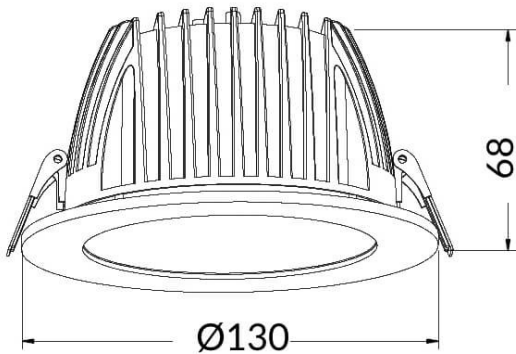

PERFORM-R Smart

Lavov Downlights from the family PERFORM-R ,power 15 W and CRI 80 with an optic 80 degrees made in Die Cast Aluminum finished in White with a real lumen output of 1500lm and an efficiency of 100lm/W. DALI driver. WIRELESS DIMABLE .

Item code	86.DS22.340T.01
Product type	Indoor
Category	Downlights
Family	PERFORM
Subfamily	PERFORM-R Smart
Pictograms	

Dimensions

Product dimensions (mm) 145*60

Scheme

Product	
Real power (W)	15
Real luminous flux (Lm)	1500
Luminous efficiency (Lm/W)	100
Beam angle (°)	80
Life time (h)	50000 h L80B10
IP	20
Electrical class insulation	Clas II
Colour	White
Control gear included	Yes
Control gear	DALI
Flicker Free	Yes
Light source	LED
Type of LED	COB
Colour temperature (K)	4000
Colour consistency (SDCM)	SDCM5
CRI	80