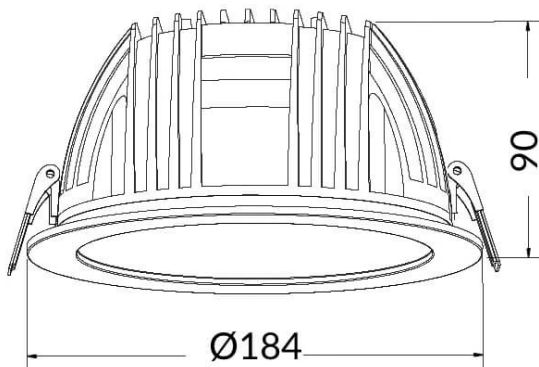

### PERFORM-R Smart

Lavov Downlights from the family PERFORM-R ,power 24 W and CRI 80 with an optic 80 degrees made in Die Cast Aluminum finished in White with a real lumen output of 2400lm and an efficiency of 100lm/W. DALI driver. TUNABLE WHITE .

Item code	86.DS22.430T.01
Product type	Indoor
Category	Downlights
Family	PERFORM
Subfamily	PERFORM-R Smart
Pictograms	

#### Dimensions

Product dimensions (mm) 159\*60

#### Scheme

Product	
Real power (W)	24
Real luminous flux (Lm)	2400
Luminous efficiency (Lm/W)	100
Beam angle (°)	80
Life time (h)	50000 h L80B10
IP	20
Electrical class insulation	Clas II
Colour	White
Control gear included	Yes
Control gear	PHILIPS ON-OFF
Flicker Free	Yes
Light source	LED
Type of LED	COB
Colour temperature (K)	3000
Colour consistency (SDCM)	SDCM5
CRI	80