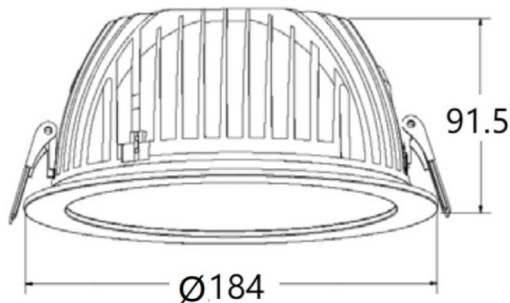

PERFORM-R Smart

Lavov Downlights from the family PERFORM-R ,power 24 W and CRI 80 with an optic 80 degrees made in Die Cast Aluminum finished in White with a real lumen output of 2400lm and an efficiency of 100lm/W. DALI driver. TUNABLE WHITE .

Item code	86.DS22.440T.01
Product type	Indoor
Category	Downlights
Family	PERFORM
Subfamily	PERFORM-R Smart
Pictograms	

Dimensions

Product dimensions (mm) 159*60

Scheme

Product	
Real power (W)	24
Real luminous flux (Lm)	2400
Luminous efficiency (Lm/W)	100
Beam angle (°)	80
Life time (h)	50000 h L80B10
IP	20
Electrical class insulation	Clas II
Colour	White
Control gear included	Yes
Control gear	DALI
Flicker Free	Yes
Light source	LED
Type of LED	COB
Colour temperature (K)	4000
Colour consistency (SDCM)	SDCM5
CRI	80