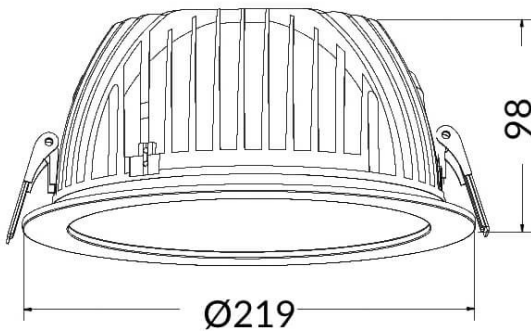

PERFORM-R Smart

Lavov Downlights from the family PERFORM-R ,power 35 W and CRI 80 with an optic 80 degrees made in Die Cast Aluminum finished in White with a real lumen output of 3500lm and an efficiency of 100lm/W. DALI driver. WIRELESS DIMABLE .

Item code	86.DS22.530T.01
Product type	Indoor
Category	Downlights
Family	PERFORM-R
Subfamily	PERFORM-R Smart
Pictograms	

Dimensions

Product dimensions (mm) 190*60

Scheme

Product	
Real power (W)	35
Real luminous flux (Lm)	3500
Luminous efficiency (Lm/W)	100
Beam angle (°)	80
Life time (h)	50000 h L80B10
IP	20
Electrical class insulation	Clas II
Colour	White
Control gear included	Yes
Control gear	PHILIPS ON-OFF
Flicker Free	Yes
Light source	LED
Type of LED	COB
Colour temperature (K)	3000
Colour consistency (SDCM)	SDCM5
CRI	80