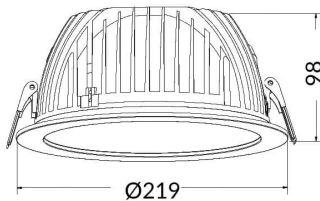

PERFORM-R Smart

Lavov Downlights from the family PERFORM-R ,power 35 W and CRI 80 with an optic 80 degrees made in Die Cast Aluminum finished in White with a real lumen output of 3500lm and an efficiency of 100lm/W. DALI driver. WIRELESS DIMABLE .

Item code	86.DS22.530T.01
Product type	Indoor
Category	Downlights
Family	PERFORM
Subfamily	PERFORM-R Smart
Pictograms	

Dimensions

Product dimensions (mm) 190*60

Scheme

Product	
Real power (W)	35
Real luminous flux (Lm)	3500
Luminous efficiency (Lm/W)	100
Beam angle (°)	80
Life time (h)	50000 h L80B10
IP	20
Electrical class insulation	Clas II
Colour	White
Control gear included	Yes
Control gear	PHILIPS ON-OFF
Flicker Free	Yes
Light source	LED
Type of LED	COB
Colour temperature (K)	3000
Colour consistency (SDCM)	SDCM<5
CRI	80