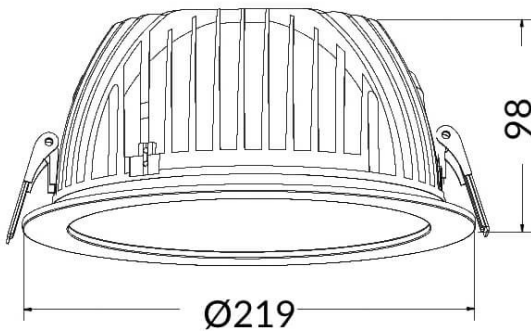

PERFORM-R Smart

Lavov Downlights from the family PERFORM-R ,power 35 W and CRI 80 with an optic 80 degrees made in Die Cast Aluminum finished in White with a real lumen output of 3500lm and an efficiency of 100lm/W. DALI driver. WIRELESS DIMABLE .

Item code	86.DS22.530T.01
Product type	Indoor
Category	Downlights
Family	PERFORM
Subfamily	PERFORM-R Smart
Pictograms	

Dimensions

Product dimensions (mm) 190*60

Scheme

Product	
Real power (W)	35
Real luminous flux (Lm)	3500
Luminous efficiency (Lm/W)	100
Beam angle (°)	80
Life time (h)	50000 h L80B10
IP	20
Electrical class insulation	Clas II
Colour	White
Control gear included	Yes
Control gear	PHILIPS ON-OFF
Flicker Free	Yes
Light source	LED
Type of LED	COB
Colour temperature (K)	3000
Colour consistency (SDCM)	SDCM5
CRI	80