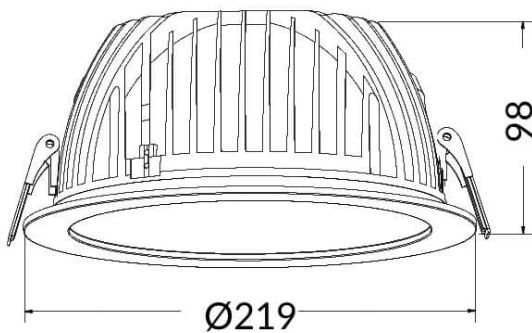

PERFORM-R Smart

Lavov Downlights from the family PERFORM-R ,power 35 W and CRI 80 with an optic 80 degrees made in Die Cast Aluminum finished in White with a real lumen output of 3500lm and an efficiency of 100lm/W. DALI driver. WIRELESS DIMABLE .

Item code	86.DS22.540T.01
Product type	Indoor
Category	Downlights
Family	PERFORM-R
Subfamily	PERFORM-R Smart
Pictograms	

Dimensions

Product dimensions (mm) 190*60

Scheme

Product	
Real power (W)	35
Real luminous flux (Lm)	3500
Luminous efficiency (Lm/W)	100
Beam angle (°)	80
Life time (h)	50000 h L80B10
IP	20
Electrical class insulation	Clas II
Colour	White
Control gear included	Yes
Control gear	DALI
Flicker Free	Yes
Light source	LED
Type of LED	COB
Colour temperature (K)	4000
Colour consistency (SDCM)	SDCM5
CRI	80