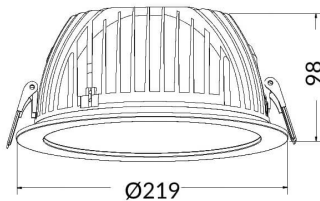

PERFORM-R Smart

Lavov Downlights from the family PERFORM-R ,power 35 W and CRI 80 with an optic 80 degrees made in Die Cast Aluminum finished in White with a real lumen output of 3500lm and an efficiency of 100lm/W. DALI driver. WIRELESS DIMABLE .

Item code	86.DS22.540T.01
Product type	Indoor
Category	Downlights
Family	PERFORM
Subfamily	PERFORM-R Smart
Pictograms	

Dimensions

Product dimensions (mm) 190*60

Scheme

Product	
Real power (W)	35
Real luminous flux (Lm)	3500
Luminous efficiency (Lm/W)	100
Beam angle (°)	80
Life time (h)	50000 h L80B10
IP	20
Electrical class insulation	Clas II
Colour	White
Control gear included	Yes
Control gear	DALI
Flicker Free	Yes
Light source	LED
Type of LED	COB
Colour temperature (K)	4000
Colour consistency (SDCM)	SDCM<5
CRI	80