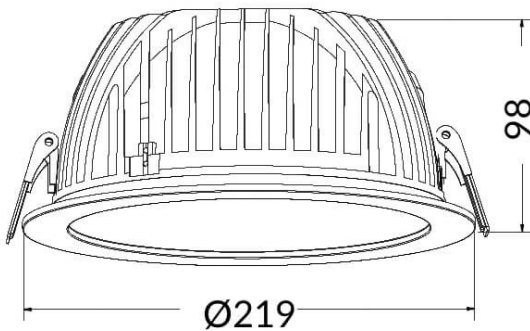

### PERFORM-R Smart

Lavov Downlights from the family PERFORM-R ,power 35 W and CRI 80 with an optic 80 degrees made in Die Cast Aluminum finished in White with a real lumen output of 3500lm and an efficiency of 100lm/W. DALI driver. WIRELESS DIMABLE .

Item code	86.DS22.540T.01
Product type	Indoor
Category	Downlights
Family	PERFORM
Subfamily	PERFORM-R Smart
Pictograms	

#### Dimensions

Product dimensions (mm) 190\*60

#### Scheme

Product	
Real power (W)	35
Real luminous flux (Lm)	3500
Luminous efficiency (Lm/W)	100
Beam angle (°)	80
Life time (h)	50000 h L80B10
IP	20
Electrical class insulation	Clas II
Colour	White
Control gear included	Yes
Control gear	DALI
Flicker Free	Yes
Light source	LED
Type of LED	COB
Colour temperature (K)	4000
Colour consistency (SDCM)	SDCM5
CRI	80