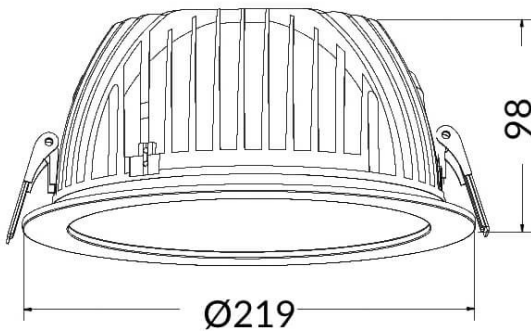

### PERFORM-R Smart

Lavov Downlights from the family PERFORM-R ,power 42 W and CRI 80 with an optic 80 degrees made in Die Cast Aluminum finished in White with a real lumen output of 4200lm and an efficiency of 100lm/W. DALI driver. WIRELESS DIMABLE .

Item code	86.DS22.630T.01
Product type	Indoor
Category	Downlights
Family	PERFORM
Subfamily	PERFORM-R Smart
Pictograms	

#### Dimensions

Product dimensions (mm) **230\*72**

#### Scheme

Product	
Real power (W)	42
Real luminous flux (Lm)	4200
Luminous efficiency (Lm/W)	100
Beam angle (°)	80
Life time (h)	50000 h L80B10
IP	20
Electrical class insulation	Clas II
Colour	White
Control gear included	Yes
Control gear	PHILIPS ON-OFF
Flicker Free	Yes
Light source	LED
Type of LED	COB
Colour temperature (K)	3000
Colour consistency (SDCM)	SDCM5
CRI	80