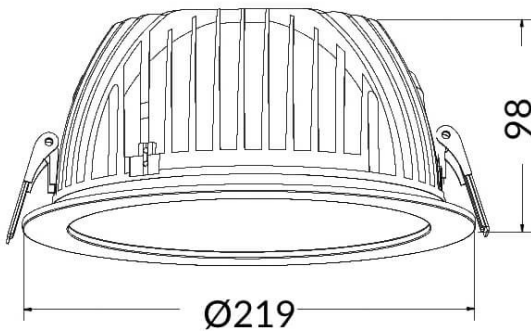

### PERFORM-R Smart

Lavov Downlights from the family PERFORM-R ,power 42 W and CRI 80 with an optic 80 degrees made in Die Cast Aluminum finished in White with a real lumen output of 4200lm and an efficiency of 100lm/W. DALI driver. WIRELESS DIMABLE .

Item code	86.DS22.640T.01
Product type	Indoor
Category	Downlights
Family	PERFORM-R
Subfamily	PERFORM-R Smart
Pictograms	

#### Dimensions

Product dimensions (mm) **230\*72**

#### Scheme

Product	
Real power (W)	42
Real luminous flux (Lm)	4200
Luminous efficiency (Lm/W)	100
Beam angle (°)	80
Life time (h)	50000 h L80B10
IP	20
Electrical class insulation	Clas II
Colour	White
Control gear included	Yes
Control gear	DALI
Flicker Free	Yes
Light source	LED
Type of LED	COB
Colour temperature (K)	4000
Colour consistency (SDCM)	SDCM5
CRI	80