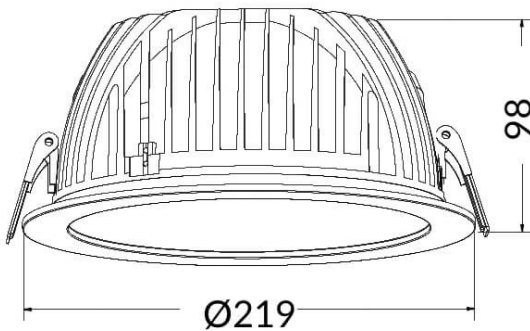

### PERFORM-R Smart

Lavov Downlights from the family PERFORM-R ,power 42 W and CRI 80 with an optic 80 degrees made in Die Cast Aluminum finished in White with a real lumen output of 4200lm and an efficiency of 100lm/W. DALI driver. WIRELESS DIMABLE .

Item code	86.DS22.640T.01
Product type	Indoor
Category	Downlights
Family	PERFORM
Subfamily	PERFORM-R Smart
Pictograms	

#### Dimensions

Product dimensions (mm) 230\*72

#### Scheme

Product	
Real power (W)	42
Real luminous flux (Lm)	4200
Luminous efficiency (Lm/W)	100
Beam angle (°)	80
Life time (h)	50000 h L80B10
IP	20
Electrical class insulation	Clas II
Colour	White
Control gear included	Yes
Control gear	DALI
Flicker Free	Yes
Light source	LED
Type of LED	COB
Colour temperature (K)	4000
Colour consistency (SDCM)	SDCM5
CRI	80