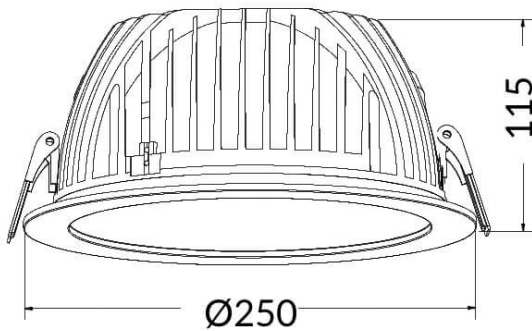

PERFORM-R Smart

Lavov Downlights from the family PERFORM-R ,power 55 W and CRI 80 with an optic 80 degrees made in Die Cast Aluminum finished in White with a real lumen output of 5500lm and an efficiency of 100lm/W. DALI driver. WIRELESS DIMABLE .

Item code	86.DS22.730T.01
Product type	Indoor
Category	Downlights
Family	PERFORM-R
Subfamily	PERFORM-R Smart
Pictograms	

Scheme

Product	
Real power (W)	55
Real luminous flux (Lm)	5500
Luminous efficiency (Lm/W)	100
Beam angle (°)	80
Life time (h)	50000 h L80B10
IP	20
Electrical class insulation	Clas II
Colour	White
Control gear included	Yes
Control gear	ON/OFF
Flicker Free	Yes
Light source	LED
Type of LED	COB
Colour temperature (K)	3000
Colour consistency (SDCM)	SDCM5
CRI	80