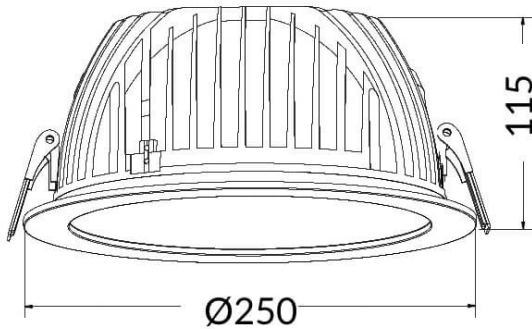

### PERFORM-R Smart

Lavov Downlights from the family PERFORM-R ,power 55 W and CRI 80 with an optic 80 degrees made in Die Cast Aluminum finished in White with a real lumen output of 5500lm and an efficiency of 100lm/W. DALI driver. WIRELESS DIMABLE .

Item code	86.DS22.730T.01
Product type	Indoor
Category	Downlights
Family	PERFORM-R
Subfamily	PERFORM-R Smart
Pictograms	

### Scheme

Product	
Real power (W)	55
Real luminous flux (Lm)	5500
Luminous efficiency (Lm/W)	100
Beam angle (°)	80
Life time (h)	50000 h L80B10
IP	20
Electrical class insulation	Clas II
Colour	White
Control gear included	Yes
Control gear	ON/OFF
Flicker Free	Yes
Light source	LED
Type of LED	COB
Colour temperature (K)	3000
Colour consistency (SDCM)	SDCM5
CRI	80