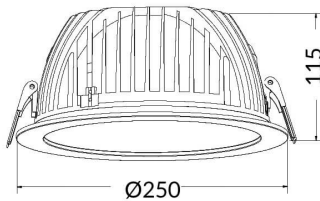

PERFORM-R Smart

Lavov Downlights from the family PERFORM-R ,power 55 W and CRI 80 with an optic 80 degrees made in Die Cast Aluminum finished in White with a real lumen output of 5500lm and an efficiency of 100lm/W. DALI driver. WIRELESS DIMABLE .

Item code	86.DS22.730T.01
Product type	Indoor
Category	Downlights
Family	PERFORM
Subfamily	PERFORM-R Smart
Pictograms	

Scheme

Product	
Real power (W)	55
Real luminous flux (Lm)	5500
Luminous efficiency (Lm/W)	100
Beam angle (°)	80
Life time (h)	50000 h L80B10
IP	20
Electrical class insulation	Clas II
Colour	White
Control gear included	Yes
Control gear	ON/OFF
Flicker Free	Yes
Light source	LED
Type of LED	COB
Colour temperature (K)	3000
Colour consistency (SDCM)	SDCM<5
CRI	80