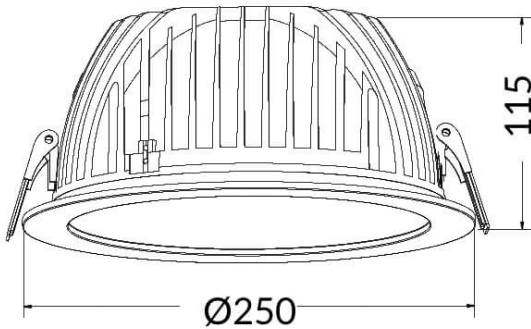

### PERFORM-R Smart

Lavov Downlights from the family PERFORM-R ,power 55 W and CRI 80 with an optic 80 degrees made in Die Cast Aluminum finished in White with a real lumen output of 5500lm and an efficiency of 100lm/W. DALI driver. WIRELESS DIMABLE .

Item code	86.DS22.730T.01
Product type	Indoor
Category	Downlights
Family	PERFORM
Subfamily	PERFORM-R Smart
Pictograms	

### Scheme

Product	
Real power (W)	55
Real luminous flux (Lm)	5500
Luminous efficiency (Lm/W)	100
Beam angle (°)	80
Life time (h)	50000 h L80B10
IP	20
Electrical class insulation	Clas II
Colour	White
Control gear included	Yes
Control gear	ON/OFF
Flicker Free	Yes
Light source	LED
Type of LED	COB
Colour temperature (K)	3000
Colour consistency (SDCM)	SDCM5
CRI	80