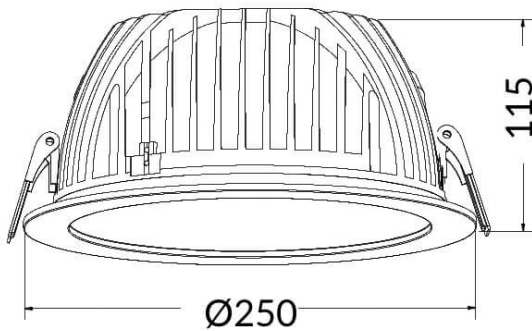

PERFORM-R Smart

Lavov Downlights from the family PERFORM-R ,power 55 W and CRI 80 with an optic 80 degrees made in Die Cast Aluminum finished in White with a real lumen output of 5500lm and an efficiency of 100lm/W. DALI driver. WIRELESS DIMABLE .

Item code	86.DS22.740T.01
Product type	Indoor
Category	Downlights
Family	PERFORM-R
Subfamily	PERFORM-R Smart
Pictograms	

Scheme

Product	
Real power (W)	55
Real luminous flux (Lm)	5500
Luminous efficiency (Lm/W)	100
Beam angle (°)	80
Life time (h)	50000 h L80B10
IP	20
Electrical class insulation	Clas II
Colour	White
Control gear included	Yes
Control gear	DALI
Flicker Free	Yes
Light source	LED
Type of LED	COB
Colour temperature (K)	4000
Colour consistency (SDCM)	SDCM5
CRI	80